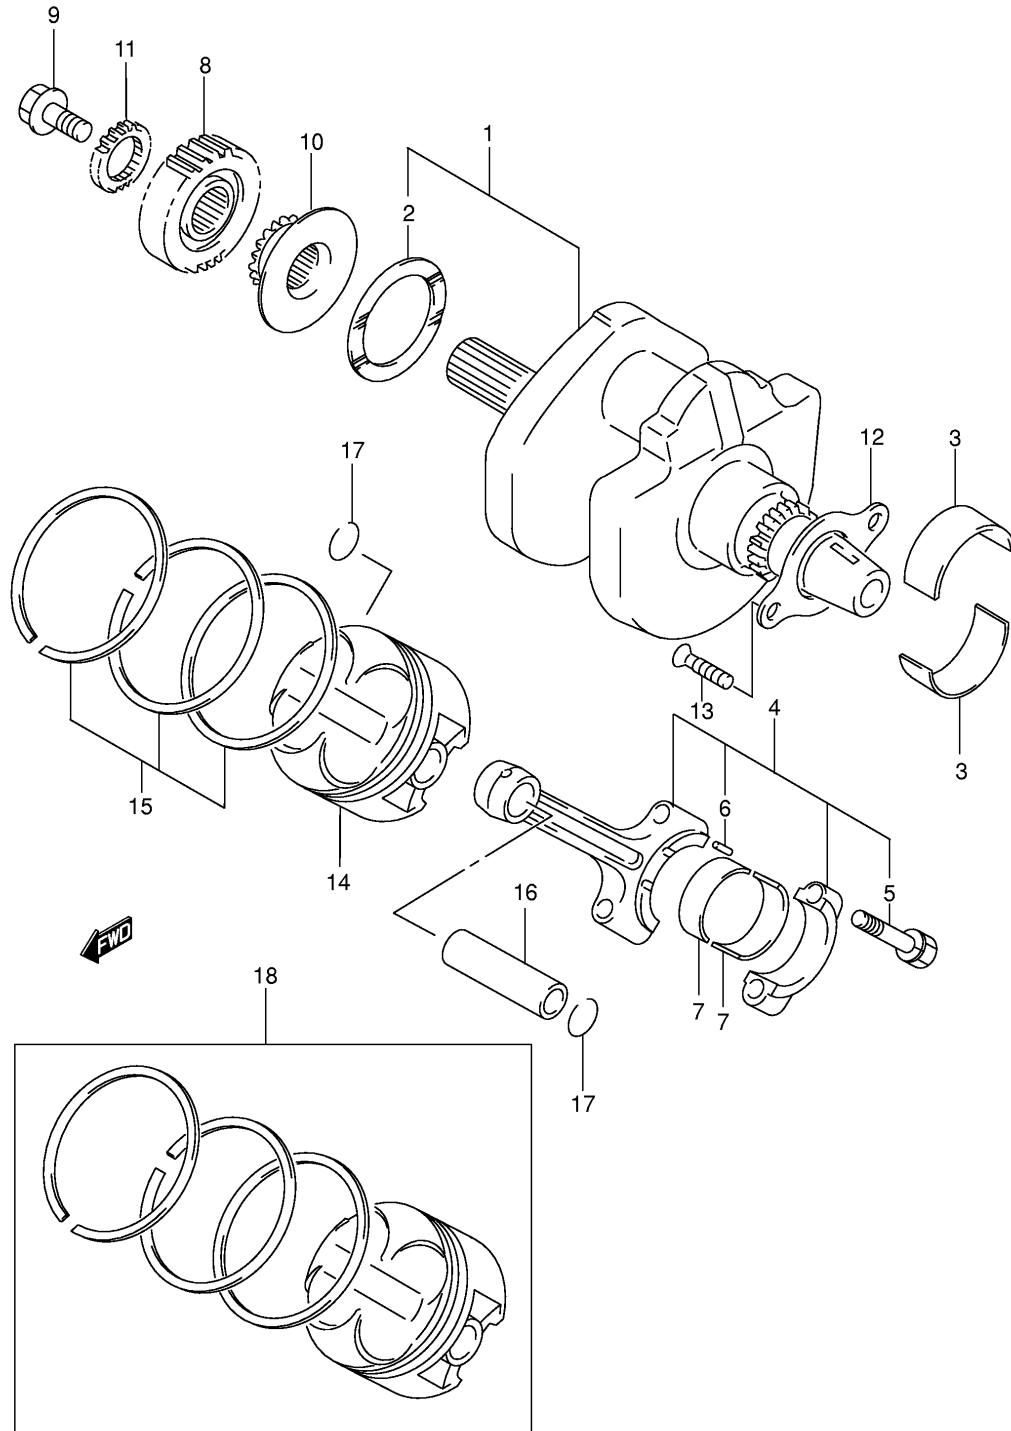

Ref No	Part No	Description
1	12000-20840	Crankshaft Set
2	12228-19F00-0A0	. Washer, Thrust (t:1.925)
2	12228-19F00-0B0	. Washer, Thrust (t:1.95)
2	12228-19F00-0C0	. Washer, Thrust (t:1.975)
2	12228-19F00-0D0	. Washer, Thrust (t:2.0)
2	12228-19F00-0E0	. Washer, Thrust (t:2.025)
2	12228-19F00-0F0	. Washer, Thrust (t:2.05)
2	12228-19F00-0G0	. Washer, Thrust (t:2.075)
2	12228-19F00-0H0	. Washer, Thrust (t:2.1)
2	12228-19F00-0I0	. Washer, Thrust (t:2.125)
2	12228-19F00-0J0	. Washer, Thrust (t:2.15)
3	12229-19F10-0A0	Bearing, Crankshaft (green)
3	12229-19F10-0B0	Bearing, Crankshaft (black)
3	12229-19F10-0C0	Bearing, Crankshaft (brown)
4	12160-20F00	Connecting Rod Assy
5	12163-17C50	. Bolt, Connecting Rod
6	12165-27A50	. Pin, Connecting Rod
7	12164-46E01-0A0	Bearing, Crank Pin (green)
7	12164-46E01-0B0	Bearing, Crank Pin (black)
7	12164-46E01-0C0	Bearing, Crank Pin (brown)
7	12164-46E01-0D0	Bearing, Crank Pin (yellow)
8	21111-20F00	Gear, Primary Drive
9	21112-19F00	Bolt, Primary Drive Gear
10	12731-19F00	Sprocket, Cam Chain Drive
11	17451-19F00	Gear, Water Pump Drive
12	12541-20F00	Retainer, Crankshaft Brg Lh
13	09126-06011	Screw
14	12111-20F00-0F0	Piston
15	12140-20F00	Ring Set, Piston
16	12151-05A00	Pin, Piston
17	09381-20004	Circlip
18	12100-20F00-050	Piston Set (os:0.5)
18	12100-20F00-100	Piston Set (os:1.0)